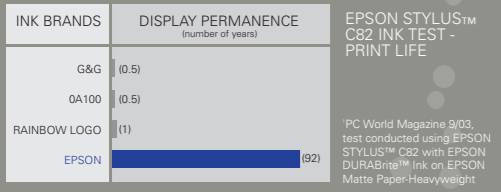

Greater Reliability
Because we value your time as much as you do. All ink jet printers provide print-head nozzle cleaning cycles to ensure reliable ink flow. Ink is used in these cleaning cycles. According to a study conducted by Torrey Pines Research, non-genuine inks require up to 25 times more user-initiated cleaning cycles than Epson ink cartridges².